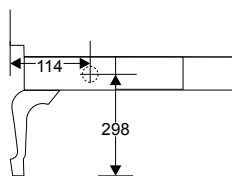

F33

MEASUREMENTS

Front View

Top View

Back View

FLUE OPTIONS

REMOTE CONTROL

Choose the optional Advanced Radio Frequency remote control/thermostat featuring 7 day programming and not only make your Regency gas fireplace more convenient but you can actually save on running costs while maintaining your comfort level.