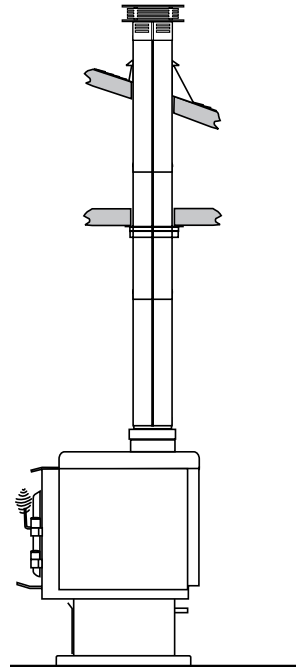

FLUE OPTIONS