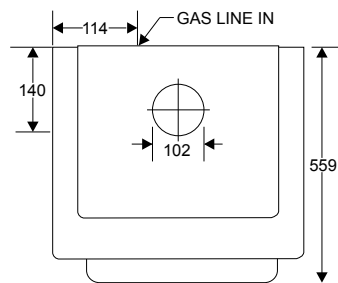

Technical Specifications (mm)

F33

MEASUREMENTS

Top View

FLUE OPTIONS

REMOTE CONTROL

Choose the optional Advanced Radio Frequency remote control/thermostat featuring 7 day programming and not only make your Regency gas fireplace more convenient but you can actually save on running costs while maintaining your comfort level.

your Regency dealer

to find your nearest dealer visit:
www.regency-fire.co.nz
or call 0800 161 161

NZ Distributor:
Aber Holdings Ltd, Hamilton.