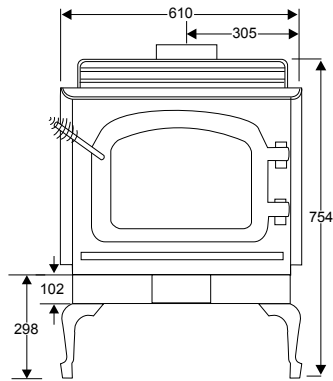

Technical Specifications (mm)

F33

MEASUREMENTS

Front View